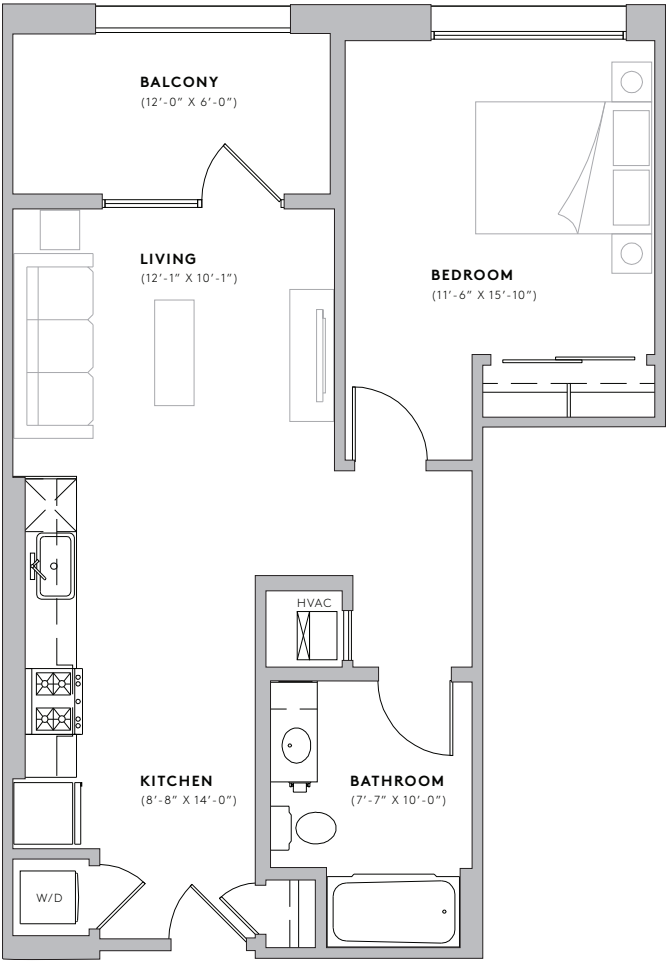

WREN APARTMENTS
1230 S. Olive Street
Los Angeles 90015
213 765 9936

PLAN A

670 Square Feet
1 Bedroom
1 Bathroom

The developer reserves the right to change features, amenities, pricing and incentives offered without notice. Renderings, floor plans and other information described herein are representative only and are not intended to reflect any specific feature, amenity, unit condition or view when built. Square footage is approximate.